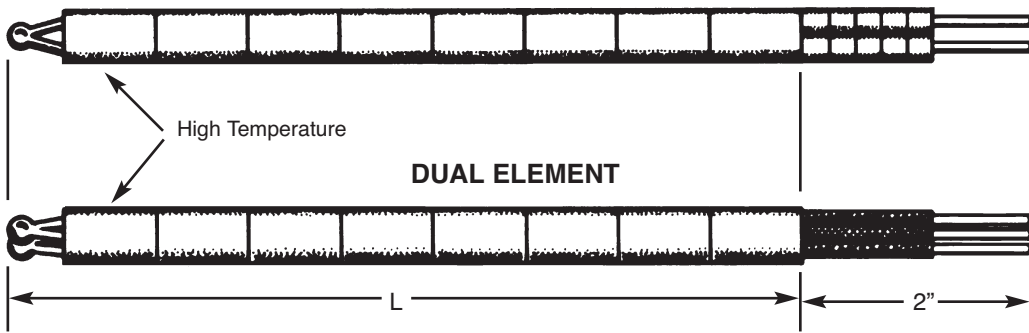

PLATINUM AND HIGH TEMPERATURE THERMOCOUPLES

NOBLE METAL INSULATOR THERMOCOUPLE

TO ORDER:

TC12PT - - - - (L) Inches

Code	ISA Calibration
R	Type R 1482°C Max.
S	Type S 1482°C Max.
B	Type B 1705°C Max.
SP	Special (Specify)

Code	Diameter
12	0.125"
18	0.187" O.D.

ANSI CODED INSULATOR THERMOCOUPLE

SINGLE ELEMENT

TO ORDER:

TC12BT - - - - - (L) Inches

Insulator		ISA Calibration	
O	Oval	S	Single
R	Round	D	Dual

Code	Wire Gauge
8	8 AWG
14	14 AWG
20	20 AWG