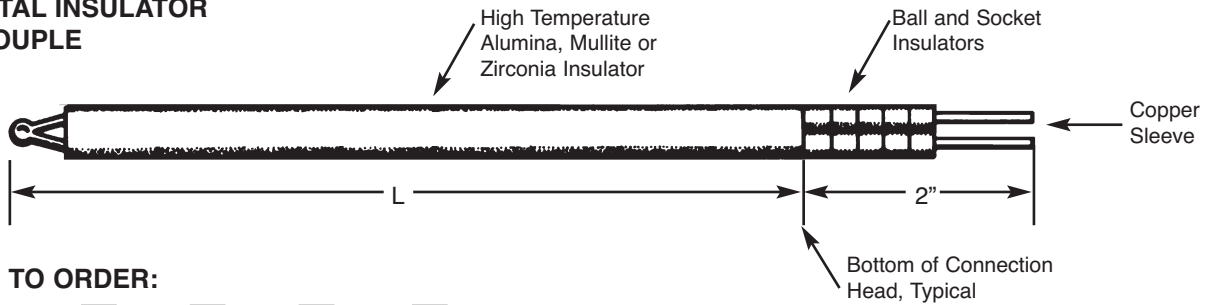

PLATINUM AND HIGH TEMPERATURE THERMOCOUPLES

NOBLE METAL INSULATOR THERMOCOUPLE

TO ORDER:

TC12PT - - - - (L) Inches

Code	ISA Calibration
R	Type R 1482°C Max.
S	Type S 1482°C Max.
B	Type B 1705°C Max.
SP	Special (Specify)

Code	Diameter
12	0.125"
18	0.187" O.D.

ANSI CODED INSULATOR THERMOCOUPLE

SINGLE ELEMENT

TO ORDER:

TC12BT - - - - - (L) Inches

Insulator		ISA Calibration	
O	Oval	S	Single
R	Round	D	Dual

Code	Wire Gauge
8	8 AWG
14	14 AWG
20	20 AWG