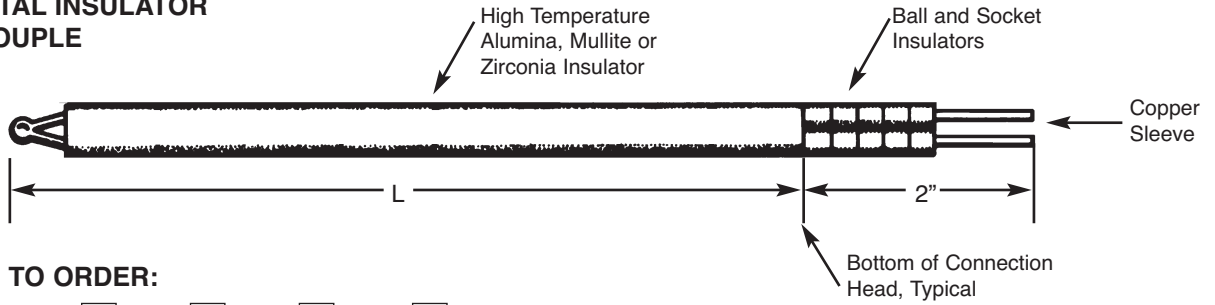

PLATINUM AND HIGH TEMPERATURE THERMOCOUPLES

NOBLE METAL INSULATOR THERMOCOUPLE

TO ORDER:

TC12PT - - - - (L) Inches

Code	ISA Calibration
R	Type R 1482°C Max.
S	Type S 1482°C Max.
B	Type B 1705°C Max.
SP	Special (Specify)

Code	Diameter
12	0.125"
18	0.187" O.D.

ANSI CODED INSULATOR THERMOCOUPLE

SINGLE ELEMENT

TO ORDER:

TC12BT - - - - - (L) Inches

Insulator		ISA Calibration	
O	Oval	S	Single
R	Round	D	Dual

Code	Wire Gauge
8	8 AWG
14	14 AWG
20	20 AWG