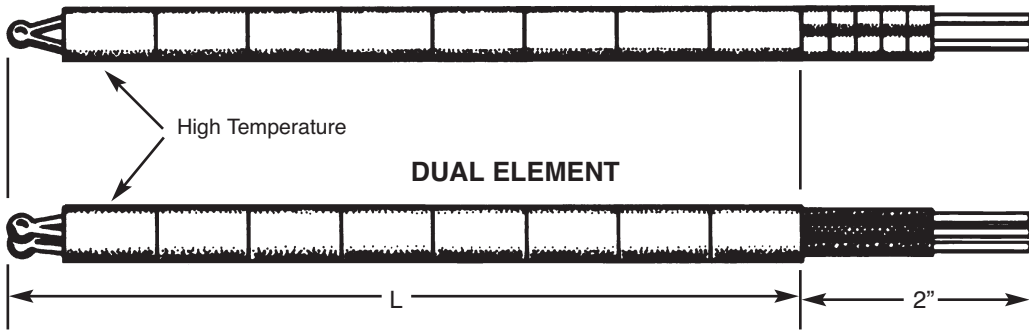

PLATINUM AND HIGH TEMPERATURE THERMOCOUPLES

NOBLE METAL INSULATOR THERMOCOUPLE

TO ORDER:

TC12PT - - - - (L) Inches

Code	ISA Calibration
R	Type R 1482°C Max.
S	Type S 1482°C Max.
B	Type B 1705°C Max.
SP	Special (Specify)

Code	Diameter
12	0.125"
18	0.187" O.D.

ANSI CODED INSULATOR THERMOCOUPLE

SINGLE ELEMENT

TO ORDER:

TC12BT - - - - - (L) Inches

Insulator		ISA Calibration	
O	Oval	S	Single
R	Round	D	Dual

Code	Wire Gauge
8	8 AWG
14	14 AWG
20	20 AWG