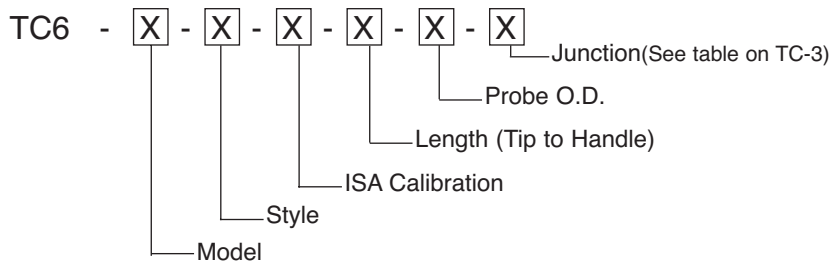

HANDHELD PROBES

AVAILABLE TIP STYLES:

CODE:

STYLE

- G  GENERAL PURPOSE
- P  PENETRATION
- E  EXPOSED
- A  AIR
- Q  QUICK RESPONSE 1/16" O.D.

CODE	PROBE O.D.
16	1/16"
18	1/8"
36	3/16"
14	1/4"