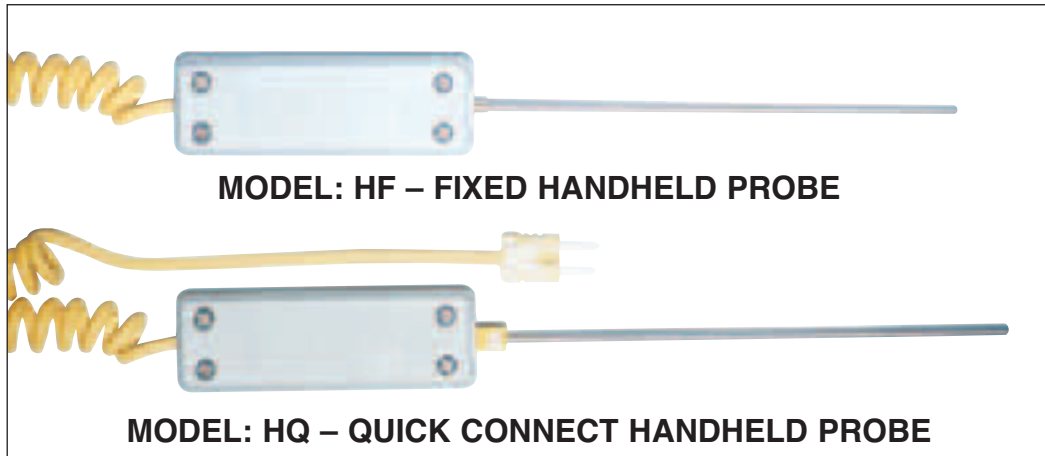

HANDHELD PROBES

AVAILABLE TIP STYLES:

CODE:

STYLE

- G  GENERAL PURPOSE
- P  PENETRATION
- E  EXPOSED
- A  AIR
- Q  QUICK RESPONSE 1/16" O.D.

CODE	PROBE O.D.
16	1/16"
18	1/8"
36	3/16"
14	1/4"