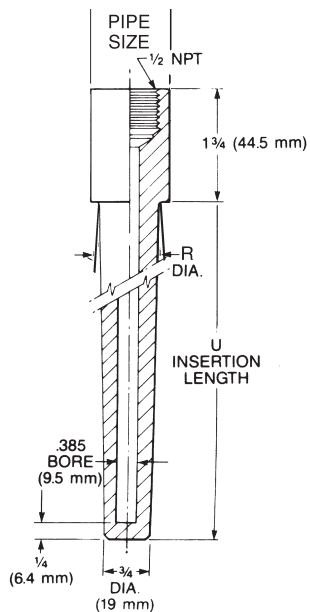

SOCKET WELD THERMOWELL

TAPERED 0.385" BORE

TO ORDER:

SW34 - - - - (U) Inches

Code	Process Connection	"R"	
		3000#	6000#
3/4	3/4" Pipe	0.813"	
1	1" Pipe	1.05"	0.750"

3	3000#
6	6000#

Code	Material
304	304/L SS
316	316/L SS
()	Other Specify

Optional plug and chain available on request.

STRAIGHT 0.385" BORE

TO ORDER:

SW32 - - - - (U) Inches

Code	Process Connection	"R"	
		3000#	6000#
3/4	3/4" Pipe	0.813"	
1	1" Pipe	1.05"	0.750"

3	3000#
6	6000#

Code	Material
304	304/L SS
316	316/L SS
()	Other Specify