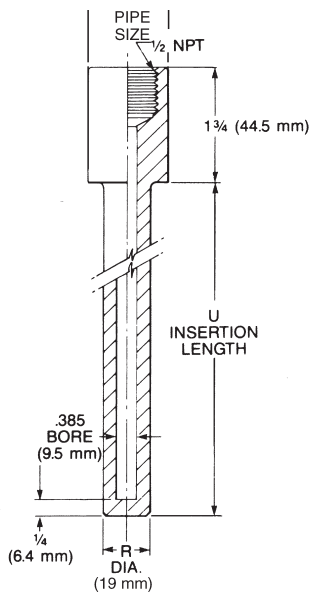

SOCKET WELD THERMOWELL

TAPERED 0.385" BORE

TO ORDER:

SW34 - - - - (U) Inches

Code	Process Connection	"R"	
		3000#	6000#
3/4	3/4" Pipe	0.813"	
1	1" Pipe	1.05"	0.750"

3	3000#
6	6000#

Code	Material
304	304/L SS
316	316/L SS
()	Other Specify

Optional plug and chain available on request.

STRAIGHT 0.385" BORE

TO ORDER:

SW32 - - - - (U) Inches

Code	Process Connection	"R"	
		3000#	6000#
3/4	3/4" Pipe	0.813"	
1	1" Pipe	1.05"	0.750"

3	3000#
6	6000#

Code	Material
304	304/L SS
316	316/L SS
()	Other Specify