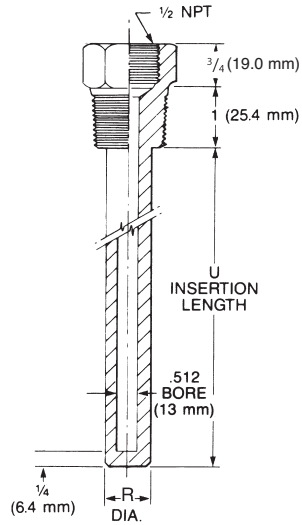

TEST WELL THERMOWELL

0.512" BORE

TO ORDER:

TW52 - - -
 (U) Inches

Code	Process Connection	R
3/4	3/4" NPT	.825"
1	1" NPT	1"

Code	Material
304	304/L SS
316	316/L SS
()	Other Specify

Optional plug and chain available on request.
 For lagging extension add "L = ()" to part number.

0.702" BORE

TO ORDER:

TW72 - - -
 (U) Inches

Code	Process Connection	R
3/4	3/4" NPT	.825"
1	1" NPT	1"

Code	Material
304	304/L SS
316	316/L SS
()	Other Specify

Optional plug and chain available on request.
 For lagging extension add "L = ()" to part number.