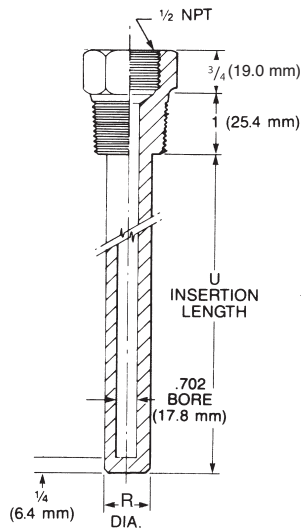

TEST WELL THERMOWELL

0.512" BORE

TO ORDER:

TW52 - - -
 (U) Inches

Code	Process Connection	R
3/4	3/4" NPT	.825"
1	1" NPT	1"

Code	Material
304	304/L SS
316	316/L SS
()	Other Specify

Optional plug and chain available on request.
 For lagging extension add "L = ()" to part number.

0.702" BORE

TO ORDER:

TW72 - - -
 (U) Inches

Code	Process Connection	R
3/4	3/4" NPT	.825"
1	1" NPT	1"

Code	Material
304	304/L SS
316	316/L SS
()	Other Specify

Optional plug and chain available on request.
 For lagging extension add "L = ()" to part number.